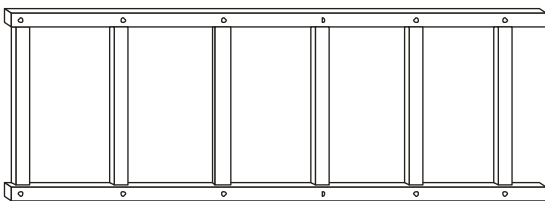

Assembly Instructions

Shoe storage unit 5 shelf

- Before you begin to assemble your new piece of furniture, please check to ensure that all parts have been supplied.
- Follow instructions closely as deviation from them may void your warranty and present a possible safety risk.
- It is recommended that assembly is done on a soft surface like carpet to avoid any damage.
- If you experience any problems with your new purchase please phone our Customer Service Hotline 1800 807 416 (Customers outside Australia should contact their closest Freedom store.)

Care Information

Periodically check and re-tighten any fasteners. Wipe down all surfaces weekly with a clean cloth. Do not clean any surfaces with harsh abrasives or chemicals.

Hardware

24xPart A

1xPart B

Parts

2xPart C